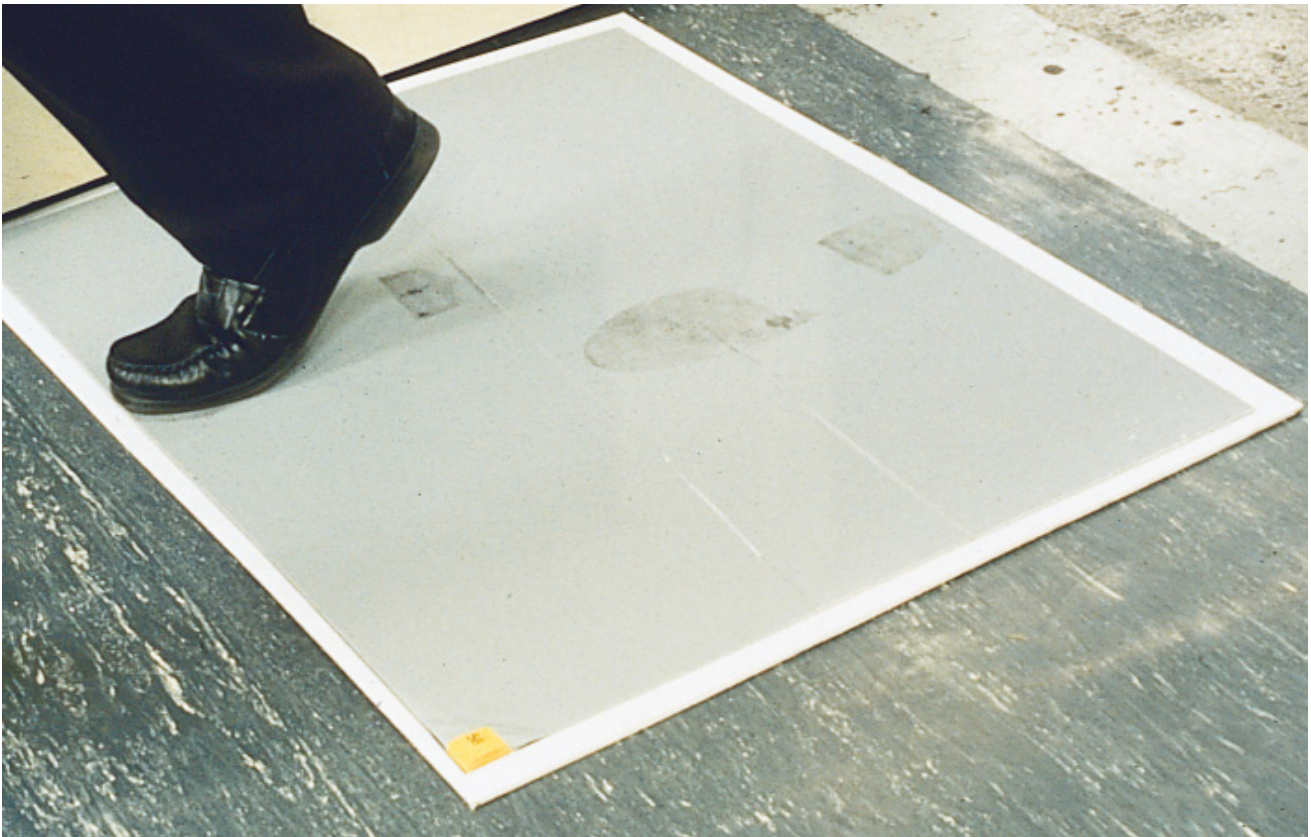

Black

H 7 mm
W 80/76 cm
D 64/61 cm

WALK-N-CLEAN special- / adhesive mat

WALK -N-CLEAN sticky mat is a specialised mat with dust and dirt control requirements. Anti-slip base plate with adhesive sheets that collect dust and dirt from shoes.