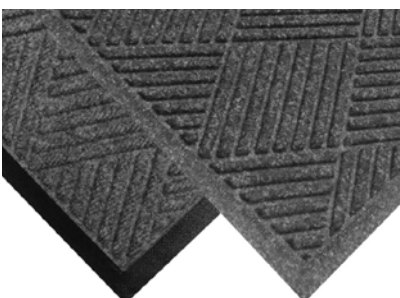

Black

Grey

H 9 mm
W 90/89/114 cm
D 60/150/175/250 cm

Cleated backing.

Bevelled rubber or textile edge.

COMBI PREMIER ECO absorbent mat

COMBI PREMIER ECO is a PVC-free strong and durable combination mat with a recycled PET surface. The deep pressed pattern effectively collects dirt and moisture. With bevelled rubber/textile edge.