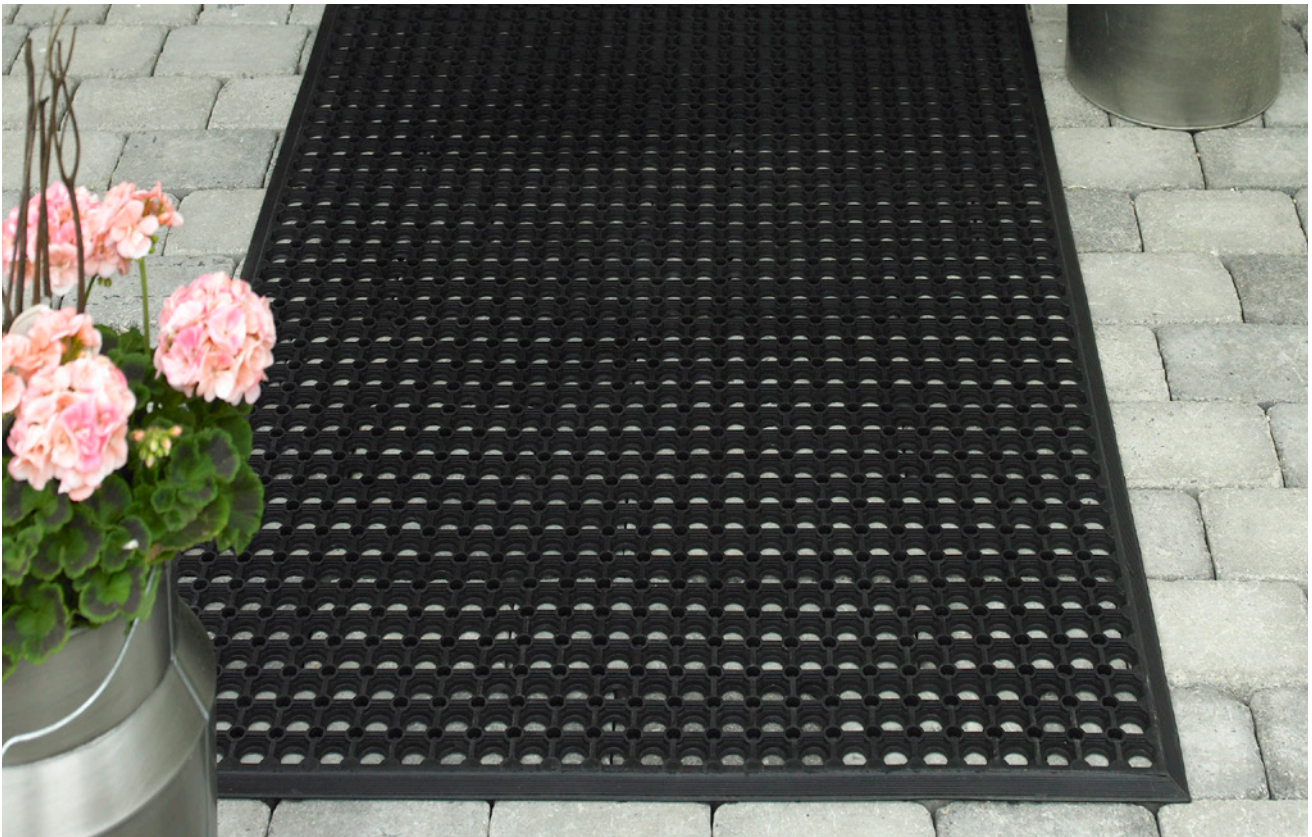

H 14 mm
W 91 cm
D 152 cm