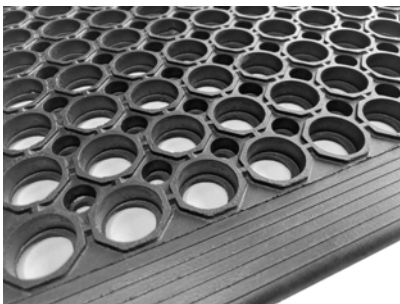

H 14 mm
W 91 cm
D 152 cm