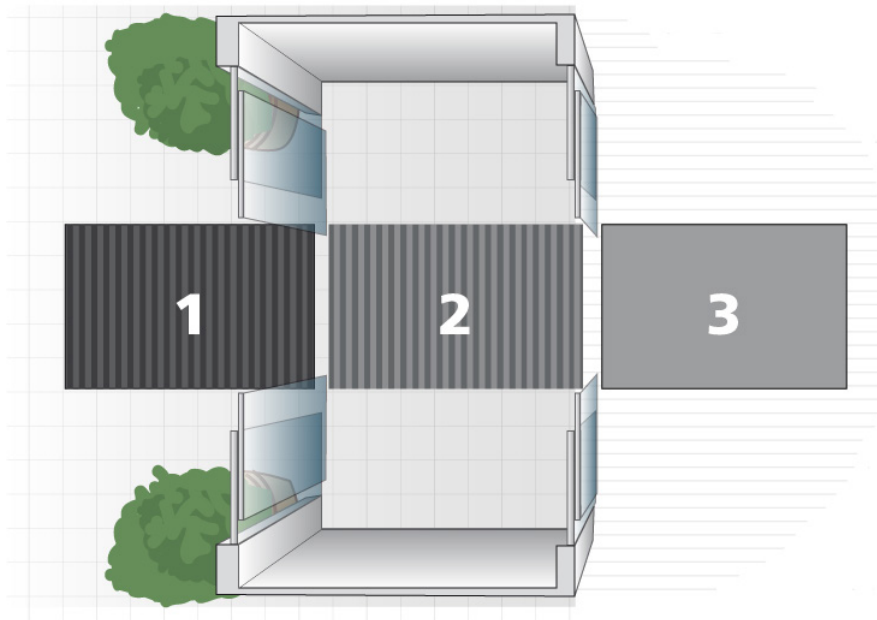

Entrance mats for all environments

With our proven 3-zone cleaning system, a term that means capturing up to 90% of the dirt and moisture brought in through the entrance. The most optimal solution is a three-zone solution, first a scraper mat that takes care of the worst dirt, then a combination mat that takes the fine dirt and finally a drying mat that also takes the last moisture.

Sometimes there is no room to build an entrance in two or three steps/zones. Then we recommend a combination mat that can both scrape off coarse dirt and dry up moisture.

ZONE 1	ZONE 2	ZONE 3
Outdoors	Indoors/covered entrances	Indoors
Coarse dirt	Fine dirt	Fine dirt / moisture
Scraper mats	Scraper mats	Absorbent mats
	Combination mats	Combination mats